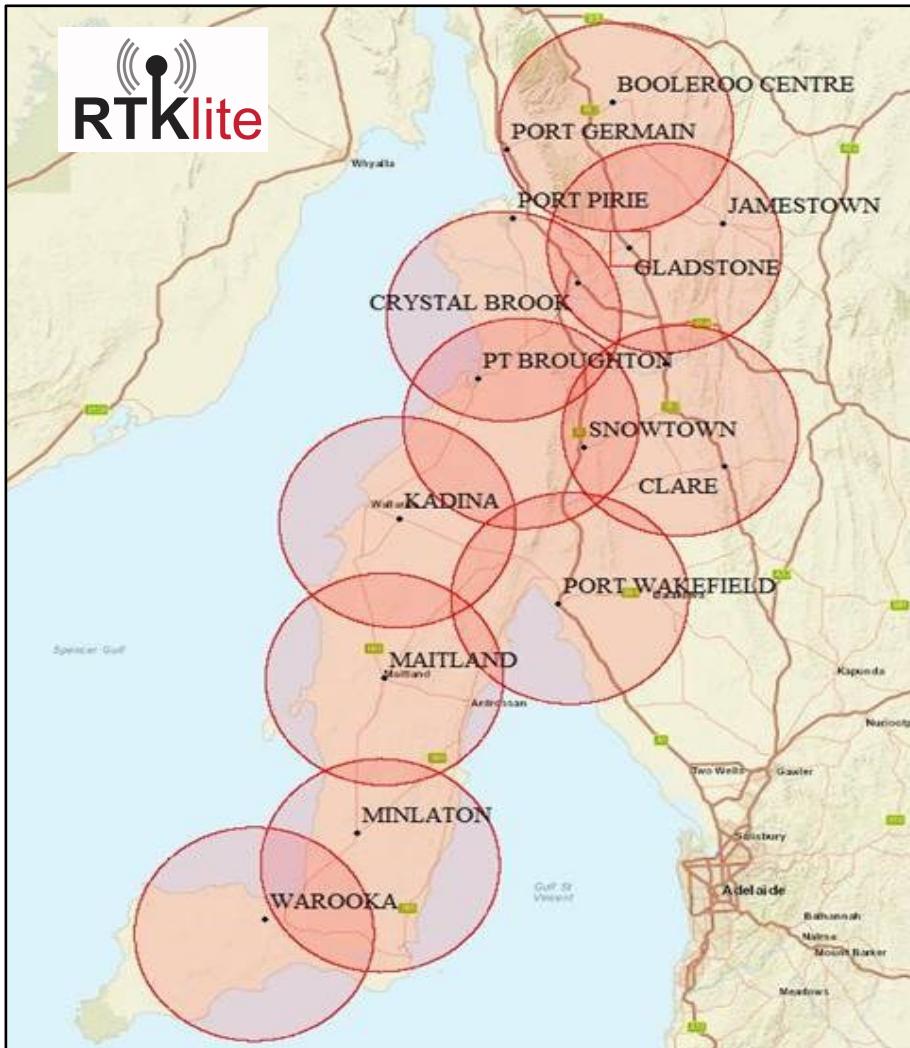

For further information on the RTK Lite Service or to subscribe please contact one of the following businesses:

4 Goldsworthy Street, Kadina
Phone: 88211188

38 Mines Road, Kadina
Phone: 88211999

62 Wongabirrie Road,
Crystal Brook
Phone: 86362772

RTK Lite Service is available on the Yorke Peninsula & the Mid North.

- ☑ 2.5cm Repeatable accuracy
- ☑ Full surveyed Network
- ☑ No Line shift between towers

Rocky River Ag has had their RTK network operating in the Mid North for nearly 15 years. In conjunction with Larwood's Ag Services & G&J East the RTK Lite Service is available throughout the Yorke Peninsula & has been since 2019.

Benefits of the RTK Lite Network:

- ✓ 2.5cm repeatable accuracy
- ✓ *Auto Base Selection (no need to manually change bases)
- ✓ Surveyed bases—means no line shift changing bases
- ✓ Modem Cellular delivery of correction
- ✓ Modems using combined 3G & 4G technology
(Telstra or Optus)
- ✓ *Multi brand compatibility
- ✓ Remote & local dealer support
- ✓ Back up support from RRAS, G&J East & Larwoods
(*Subject to receiver compatibility & Software levels)